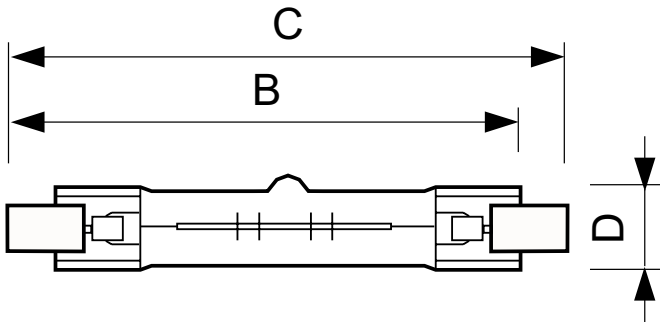

应用

- Typically used in shop lighting applications
- Indoor: homes, offices, shops and museums
- Outdoor: billboards, car parks, security lighting and construction sites

Versions

Plusline Compact

二维绘图

| Product | D (max) | B (max) | B | B (min) | C (max) |
|---|---------|---------|---------|---------|---------|
| Plusline C 100W R7s 230V 1CT/ 10X10F | 12 mm | 76.5 mm | 74.9 mm | 73.3 mm | 78 mm |