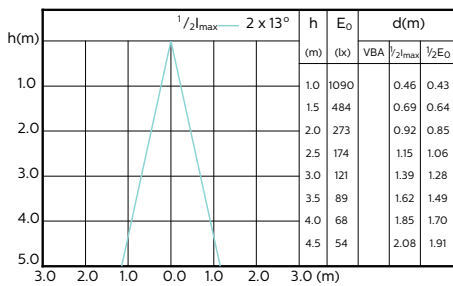

Beam Diagrams

MASTER LEDspot ExpertColor MV 50W GU10
927 25D