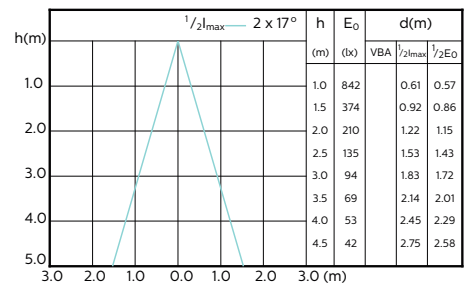

MASTER LEDspot ExpertColor MV 50W GU10
927 36D