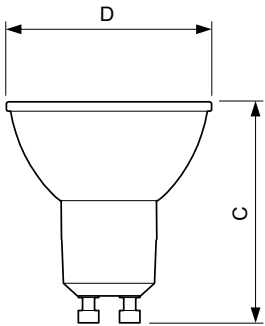

MASTER LEDspot ExpertColor MV

Versions

GU10 PAR 2 palce

二维绘图

Product	D	C
MASTER LED ExpertColor 5.5-50W GU10 930 36D	50 mm	54 mm
MASTER LED ExpertColor 5.5-50W GU10 927 36D	50 mm	54 mm
MASTER LED ExpertColor 5.5-50W GU10 927 24D	50 mm	54 mm
MASTER LED ExpertColor 5.5-50W GU10 930 24D	50 mm	54 mm