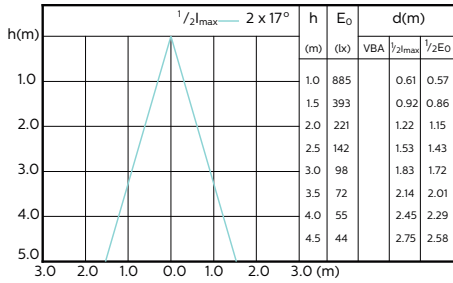

Beam Diagrams

MASTER LEDspot ExpertColor MV 50W GU10
927 25D

MASTER LEDspot ExpertColor MV 50W GU10
930 25D

MASTER LEDspot ExpertColor MV 50W GU10
927 36D

MASTER LEDspot ExpertColor MV

Beam Diagrams

MASTER LEDspot ExpertColor MV 50W GU10
930 36D