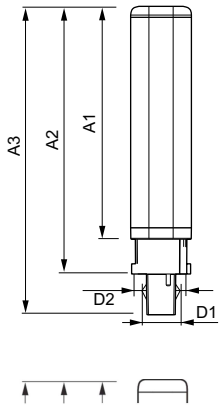

二维绘图

Product	D1	D2	A1	A2	A3
LED PLC 8.5W 865 2P G24d-3	24.3 mm	28.4 mm	128.8 mm	148 mm	170.6 mm
LED PLC 8.5W 840 2P G24d-3	24.3 mm	28.4 mm	128.8 mm	148 mm	170.6 mm
LED PLC 8.5W 830 2P G24d-3	24.3 mm	28.4 mm	128.8 mm	148 mm	170.6 mm

Product	D1	D2	A1	A2	A3
LED PLC 6.5W 865 2P G24d-2	24.3 mm	28.4 mm	105.8 mm	125 mm	147.6 mm
LED PLC 6.5W 830 2P G24d-2	24.3 mm	28.4 mm	105.8 mm	125 mm	147.6 mm
LED PLC 6.5W 840 2P G24d-2	24.3 mm	28.4 mm	105.8 mm	125 mm	147.6 mm