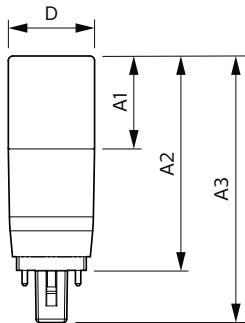

二维绘图

Product	D1	D2	A1	A2	A3
LED PLC 8.5W 865 2P G24d-3	24.3 mm	28.4 mm	128.8 mm	148 mm	170.6 mm
LED PLC 8.5W 840 2P G24d-3	24.3 mm	28.4 mm	128.8 mm	148 mm	170.6 mm
LED PLC 8.5W 830 2P G24d-3	24.3 mm	28.4 mm	128.8 mm	148 mm	170.6 mm

Product	D1	D2	A1	A2	A3
LED PLC 6.5W 865 2P G24d-2	24.3 mm	28.4 mm	105.8 mm	125 mm	147.6 mm
LED PLC 6.5W 830 2P G24d-2	24.3 mm	28.4 mm	105.8 mm	125 mm	147.6 mm
LED PLC 6.5W 840 2P G24d-2	24.3 mm	28.4 mm	105.8 mm	125 mm	147.6 mm