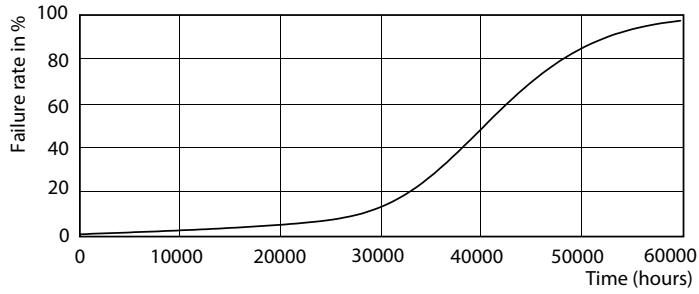

MASTER LEDspot ExpertColor MV

寿命

MASTER LEDspot ExpertColor MV 35W GU10 25D

MASTER LEDspot ExpertColor MV 35W GU10 25D