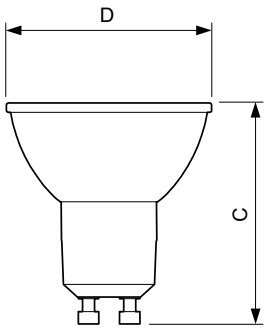

## 二维绘图

GU10 230V5.5W-50W345lm40D 2700K GU10 Dim

Product	D	C
MASTER LED ExpertColor 5.5-50W GU10 927 36D	50 mm	54 mm