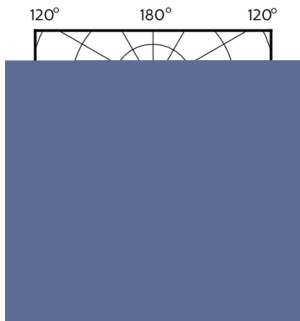

MASTER LEDspot ExpertColor MV 50W GU10 927 36D