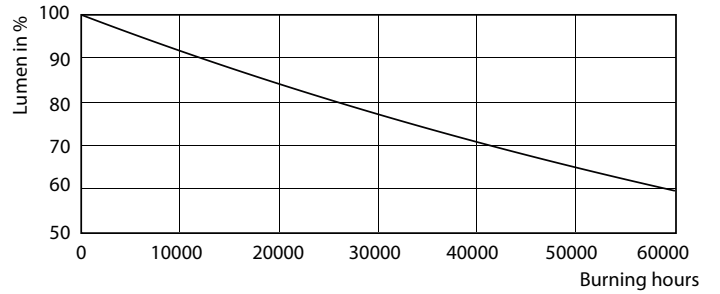

MASTER LEDspot ExpertColor MV

寿命

MASTER LEDspot ExpertColor MV 35W GU10 25D

MASTER LEDspot ExpertColor MV 35W GU10 25D