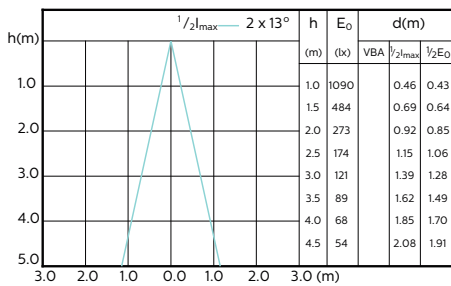

Beam Diagrams

MASTER LEDspot ExpertColor MV 50W GU10
927 25D