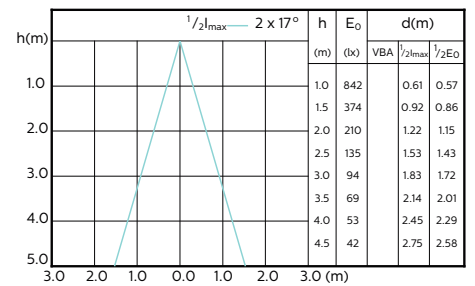

MASTER LEDspot ExpertColor MV 50W GU10
927 36D