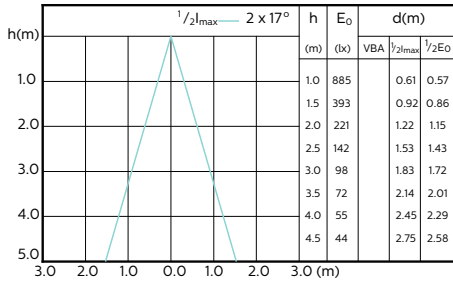

MASTER LEDspot ExpertColor MV

Beam Diagrams

MASTER LEDspot ExpertColor MV 50W GU10
930 36D