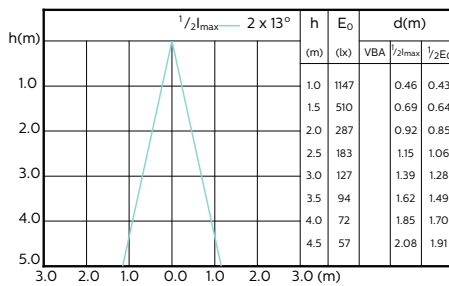

MASTER LEDspot ExpertColor MV 50W GU10
930 25D