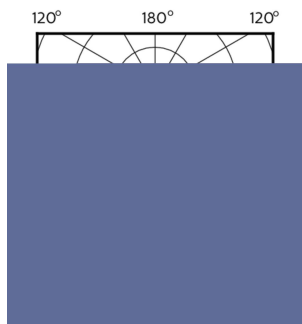

二维绘图

GU10 230V5.5W-50W345lm40D 2700K GU10 Dim

Product	D	C
MASTER LED ExpertColor 5.5-50W GU10 927 36D	50 mm	54 mm

光度数据

MASTER LEDspot ExpertColor MV 50W GU10 927 36D

MASTER LEDspot ExpertColor MV 50W GU10 927 36D