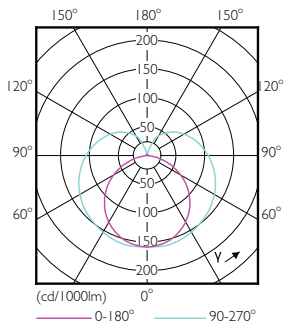

ESSENTIAL LEDtube 8W G5 840 APR

ESSENTIAL LEDtube 8W G5 840 APR