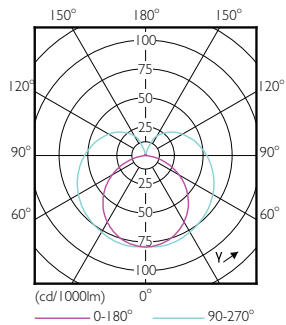

ESSENTIAL LEDtube 16W G5 840 APR