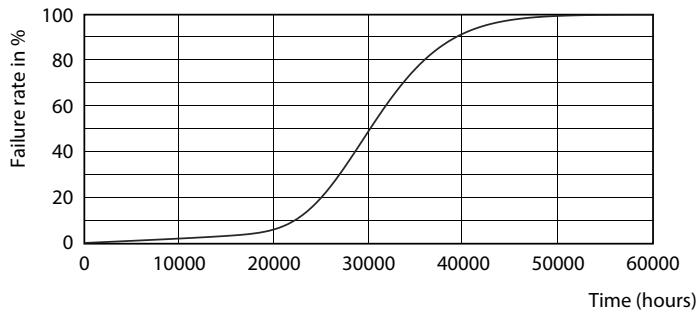

ESSENTIAL LEDtube 8-16W G5 830-865 APR