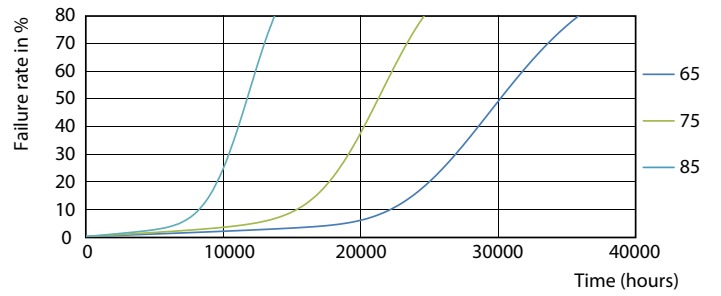

Essential LEDtube

寿命

ESSENTIAL LEDtube 8-16W G5 830-865 APR