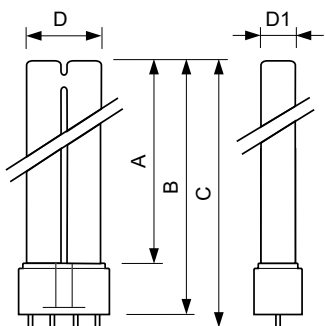

MASTER PL-L 4 针

MASTER PL-L 18W/840/4P 1CT/25

紧凑型节能荧光灯紧凑的长弧结构，低压低汞荧光灯管由 2 根平行的细荧光灯管组成

安全提示

- Lamp light technical and electrical characteristics are influenced by operating conditions, i.e. lamp ambient temperature and operating position as well as applied control gear
- Shorter lamp life when often switching and not well pre-heated electrodes
- A lamp breaking is extremely unlikely to have any impact on your health. If a lamp breaks, ventilate the room for 30 minutes and remove the parts, preferably with gloves. Put them in a sealed plastic bag and take it to your local waste facilities for recycling. Do not use a vacuum cleaner.

MASTER PL-L 4 针

LLMF 20000 小时额定	90 %
运营和电气	
Power (Rated) (Nom)	18.0 W
灯具电流 (标称)	0.375 A
温度	
设计温度 (标称)	30 °C
控制调光	
可调光	是
机械和壳体	
底盖信息	4P
应用	
能效等级	G

汞 (Hg) 含量 (最高)	2 mg
汞 (Hg) 含量 (标称)	2.0 mg
能耗 kWh/1000 h	18 kWh
EPREL 注册编号	423263
产品参数	
完整产品代码	871150070669040
订单产品名称	MASTER PL-L 18W/840/4P 1CT/25
EAN/UPC - 产品	8711500706690
订购代码	927903008470
SAP 计算器 - 每个包中的数量	1
计算器 - 每个外包装箱中的包数	25
SAP 材料	927903008470
SAP 净重 (每件)	60.900 g
ILCOS 代码	FSD-18/40/1B-E-2G11

二维绘图

PL-L 18W/840/4P

Product	D (max)	D1 (max)	A (max)	B (max)	C (max)
MASTER PL-L 18W/840/4P 1CT/25	39.0 mm	18.0 mm	194.2 mm	220 mm	226.6 mm

光度数据

LDPB_PLL4P_840-Spectral power distribution B/W

LDPO_PLL4P_840-Spectral power distribution Colour