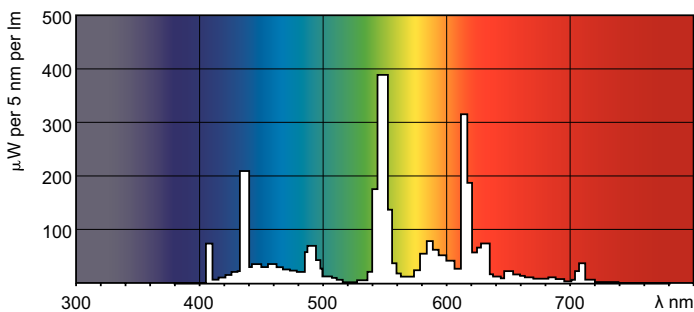

MASTER PL-L 4 针

MASTER PL-L 24W/840/4P 1CT/25

紧凑型节能荧光灯紧凑的长弧结构，低压低汞荧光灯管由 2 根平行的细荧光灯管组成

安全提示

- Lamp light technical and electrical characteristics are influenced by operating conditions, i.e. lamp ambient temperature and operating position as well as applied control gear
- Shorter lamp life when often switching and not well pre-heated electrodes
- A lamp breaking is extremely unlikely to have any impact on your health. If a lamp breaks, ventilate the room for 30 minutes and remove the parts, preferably with gloves. Put them in a sealed plastic bag and take it to your local waste facilities for recycling. Do not use a vacuum cleaner.

MASTER PL-L 4 针

LLMF 20000 小时额定	90 %
运营和电气	
Power (Rated) (Nom)	24.2 W
灯具电流 (标称)	0.345 A
温度	
设计温度 (标称)	30 °C
控制调光	
可调光	是
机械和壳体	
底盖信息	4P
应用	
能效等级	G

汞 (Hg) 含量 (最高)	2 mg
汞 (Hg) 含量 (标称)	2.0 mg
能耗 kWh/1000 h	25 kWh
EPREL 注册编号	423267

二维绘图

PL-L 24W/840/4P

Product	D (max)	D1 (max)	A (max)	B (max)	C (max)
MASTER PL-L 24W/840/4P 1CT/25	39.0 mm	18.0 mm	289.2 mm	315 mm	321.6 mm

光度数据

LDPB_PLL4P_840-Spectral power distribution B/W

LDPO_PLL4P_840-Spectral power distribution Colour