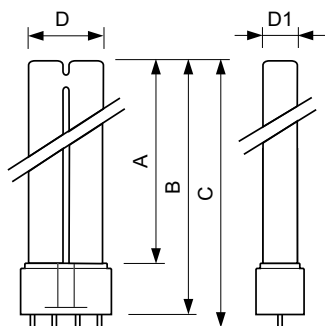

MASTER PL-L 4 针

MASTER PL-L 24W/840/4P 1CT/25

紧凑型节能荧光灯紧凑的长弧结构，低压低汞荧光灯管由 2 根平行的细荧光灯管组成

安全提示

- Lamp light technical and electrical characteristics are influenced by operating conditions, i.e. lamp ambient temperature and operating position as well as applied control gear
- Shorter lamp life when often switching and not well pre-heated electrodes
- A lamp breaking is extremely unlikely to have any impact on your health. If a lamp breaks, ventilate the room for 30 minutes and remove the parts, preferably with gloves. Put them in a sealed plastic bag and take it to your local waste facilities for recycling. Do not use a vacuum cleaner.

MASTER PL-L 4 针

LLMF 20000 小时额定	90 %
运营和电气	
Power (Rated) (Nom)	24.2 W
灯具电流 (标称)	0.345 A
温度	
设计温度 (标称)	30 °C
控制调光	
可调光	是
机械和壳体	
底盖信息	4P
应用	
能效等级	G

汞 (Hg) 含量 (最高)	2 mg
汞 (Hg) 含量 (标称)	2.0 mg
能耗 kWh/1000 h	25 kWh
EPREL 注册编号	423267

产品参数

完整产品代码	871150070672040
订单产品名称	MASTER PL-L 24W/840/4P 1CT/25
EAN/UPC - 产品	8711500706720
订购代码	927903208470
SAP 计算器 - 每个包中的数量	1
计算器 - 每个外包装箱中的包数	25
SAP 材料	927903208470
SAP 净重 (每件)	82.000 g
ILCOS 代码	FSD-24/40/1B-E-2G11

二维绘图

PL-L 24W/840/4P

Product	D (max)	D1 (max)	A (max)	B (max)	C (max)
MASTER PL-L 24W/840/4P 1CT/25	39.0 mm	18.0 mm	289.2 mm	315 mm	321.6 mm

光度数据

LDPB_PLL4P_840-Spectral power distribution B/W

LDPO_PLL4P_840-Spectral power distribution Colour