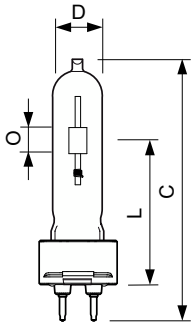

MASTERColour CDM-T

MASTERC CDM-T 35W/842 G12 1CT/12

系列单端紧凑型高光效放电灯在整个寿命期间具有稳定的光色和明亮通透的闪光

安全提示

- Use only in totally enclosed luminaire, even during testing (IEC61167, IEC 62035, IEC60598)
- The luminaire must be able to contain hot lamp parts if the lamp ruptures
- Control gear must include end-of-life protection (IEC61167, IEC 62035)
- Lamps may use electronic or electromagnetic control gear, except 35W/942 and 20W lamps, which must use electronic control gear.
- A lamp breaking is extremely unlikely to have any impact on your health. If a lamp breaks, ventilate the room for 30 minutes and remove the parts, preferably with gloves. Put them in a sealed plastic bag and take it to your local waste facilities for recycling. Do not use a vacuum cleaner.

产品数据

运营和电气		相关色温 (标称)		4200 K	
功耗	39.1 W	光效 (额定) (标称)	77 lm/W		
电压 (标称)	85 V	显色指数 (CRI)	84		
电压 (标称)	85 V	控制调光			
基本信息		可调光	否		
底盖	G12 [G12]	机械和壳体			
操作位置	UNIVERSAL [任意或通用 (U)]	灯泡外观	透明		
照明科技		灯泡外形	T19 [T 19 毫米]		
颜色代码	842 [CCT of 4200K]	应用			
颜色名称	冷白色 (CW)	汞 (Hg) 含量 (标称)	2.7 mg		
色度坐标 X (标称)	0.370				
色度坐标 Y (标称)	0.367				

MASTERC colour CDM-T

能耗 kWh/1000 h	43 kWh
产品参数	
Full EOC	871869648445600
订单产品名称	MASTERC CDM-T 35W/842 G12 1CT/12
订购代码	928094305129
SAP 计算器 - 每个包中的数量	1

计算器 - 每个外包装箱中的包数	12
材料编号 (12NC)	928094305129
完整的产品名称	MASTERC CDM-T 35W/842 G12 1CT/12
EAN/UPC - 案例	8718696484463

二维绘图

Product	D (max)	D	O	L (min)	L (max)	L	C (max)
MASTERC CDM-T 35W/842	20 mm	0.75 in	5 mm	55 mm	57 mm	56 mm	103 mm
G12 1CT/12							

光度数据

Light Distribution Diagram - MASTERC CDM-T 35W/842 G12 1CT/12

Light Distribution Diagram - MASTERC CDM-T 35W/842 G12 1CT/12