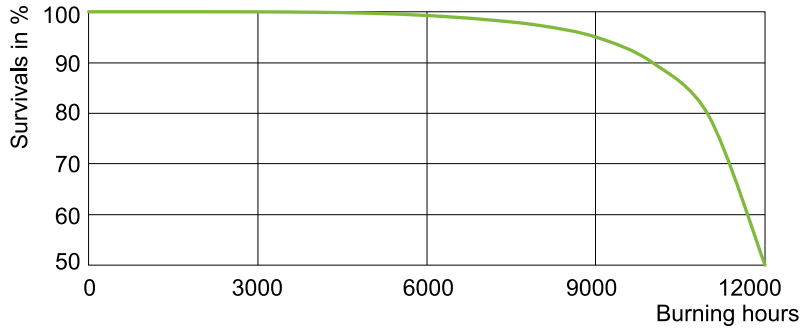

二维绘图

CDM-TC 70W/842 G8.5

Product	D (max)	O	L (min)	L (max)	L	C (max)
MASTERCoulour CDM-TC 70W/842 G8.5 1CT/12	15 mm	5 mm	51 mm	53 mm	52 mm	85 mm

光度数据

MASTERC colour CDM-TC

寿命

LDLE_CDM-TC_0001-Life expectancy diagram