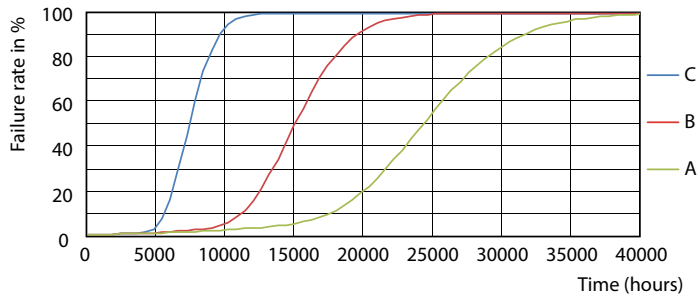

Essential LEDtube

寿命

LEDtube 15K FailureRate

LEDtube 15K

LEDtube 15K LumenVsTc

LEDtube 15K LifetimeVsTc

LEDtube 15K

Essential LEDtube