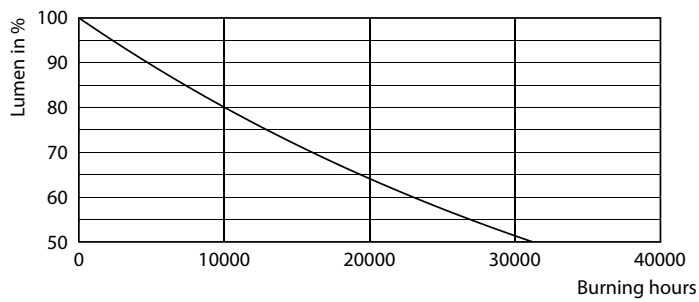

Essential LEDtube

寿命

LEDtube 15K FailureRate

LEDtube 15K

LEDtube 15K LumenVsTc

LEDtube 15K LifetimeVsTc

LEDtube 15K

Essential LEDtube