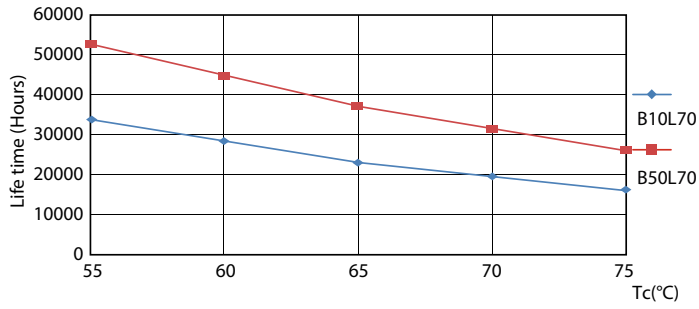

LEDtube T8 MAS HO G13

MASTER LEDtube GA 灯管

寿命