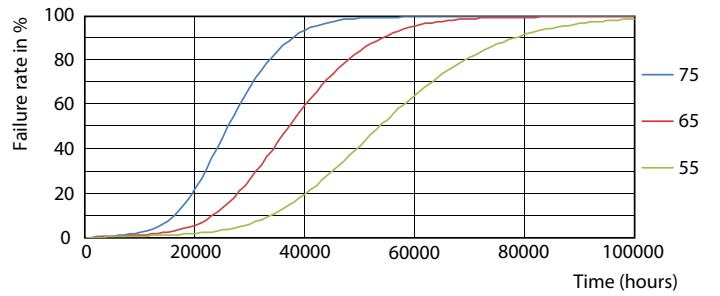

LEDtube T8 MAS HO G13