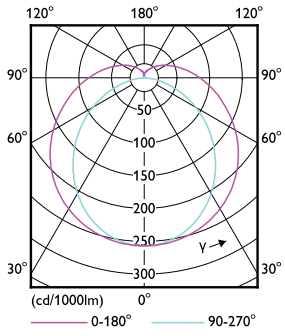

LEDtube MAS HO 12.5W G13 865 16D ND

LEDtube T8 MAS HO G13

© 2021 Philips Lighting B.V. Page 11/11