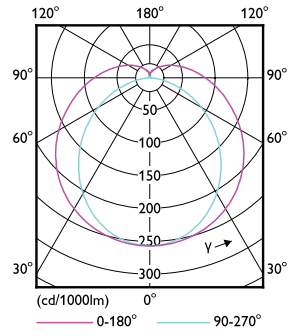

LEDtube MAS HO G13

LEDtube MAS HO 12.5W G13 830 16D ND

© 2021 Philips Lighting B.V. Page 11/11