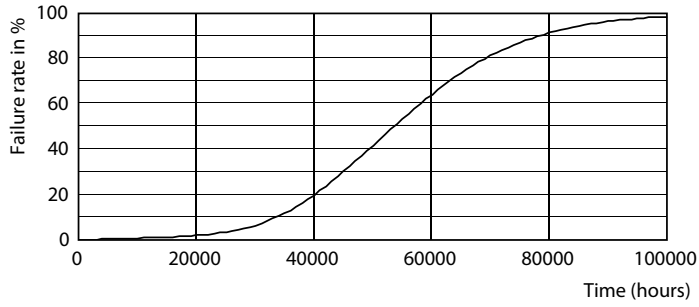

LEDtube MAS HO 12.5W G13 865 16D ND

MASTER LEDtube GA 灯管

寿命