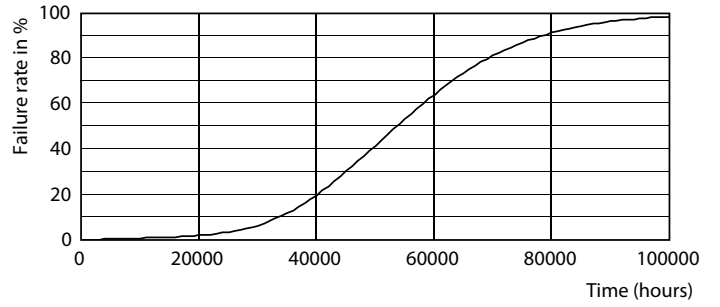

MASTER LEDtube GA 灯管

寿命