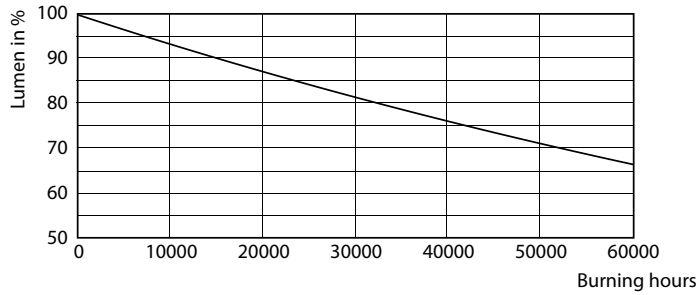

寿命

LEDtube MAS HO 12.5W G13 830 16D ND

LEDtube MAS HO 12.5W G13 830 16D ND

LEDtube MAS HO G13

LEDtube MAS HO 12.5W G13

LEDtube T8 MAS HO G13

LEDtube T8 MAS HO 12.5W G13

MASTER LEDtube GA 灯管