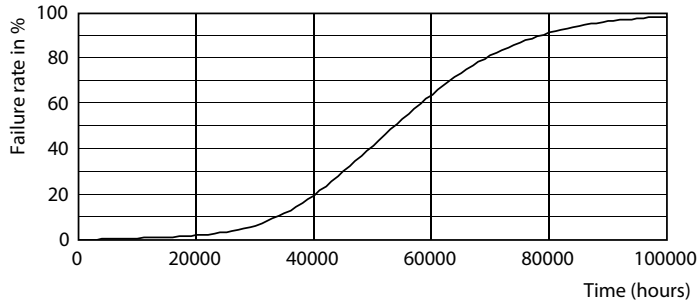

LEDtube MAS HO 12.5W G13 830 16D ND

MASTER LEDtube GA 灯管

寿命

LEDtube MAS HO 12.5W G13 830 16D ND