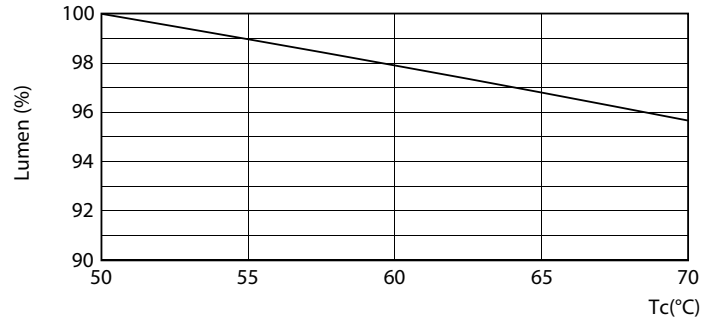

寿命

LEDtube MAS HO 12.5W G13 830 16D ND

LEDtube MAS HO 12.5W G13 830 16D ND

LEDtube MAS HO G13

LEDtube MAS HO 12.5W G13

LEDtube T8 MAS HO G13

LEDtube T8 MAS HO 12.5W G13

MASTER LEDtube GA 灯管