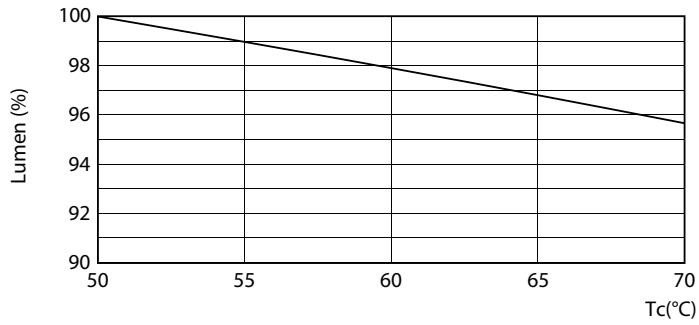

LEDtube MAS HO G13

LEDtube MAS HO 12.5W G13 830 16D ND