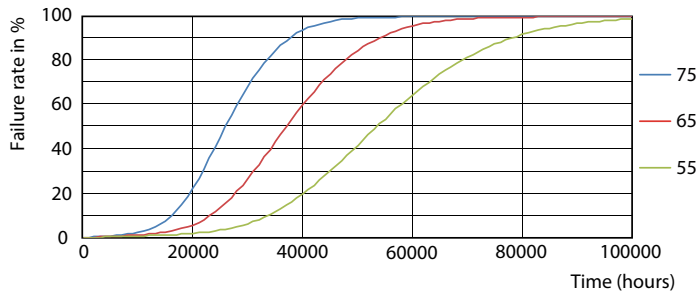

LEDtube MAS HO G13

LEDtube MAS HO G13

LEDtube T8 MAS HO G13