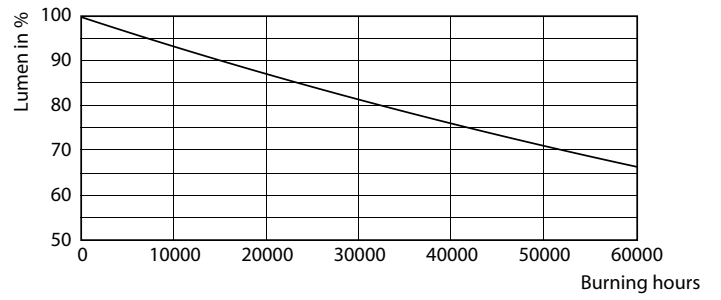

LEDtube T8 MAS HO 12.5W G13

MASTER LEDtube GA 灯管

寿命