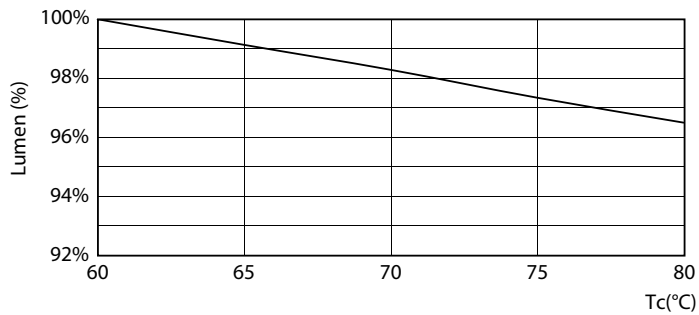

LEDtube MAS SLR 14W 60K FailureRate-LED

LEDtube MAS SLR 14W 60K LumenVsTc-LMP