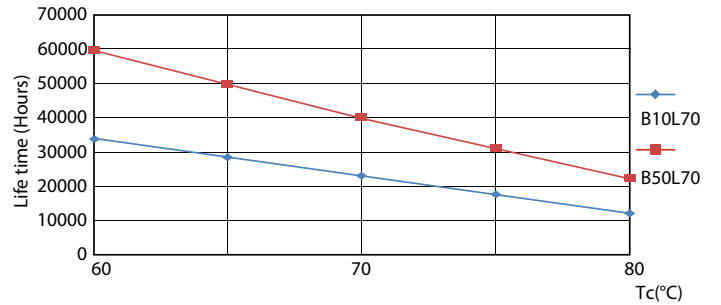

LEDtube MAS SLR 14W 60K LifetimeVsTc-LED