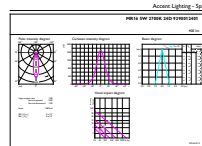

## 光度数据

Light Distribution Diagram

Accent Lighting Spots

Spectral Power Distribution Colour