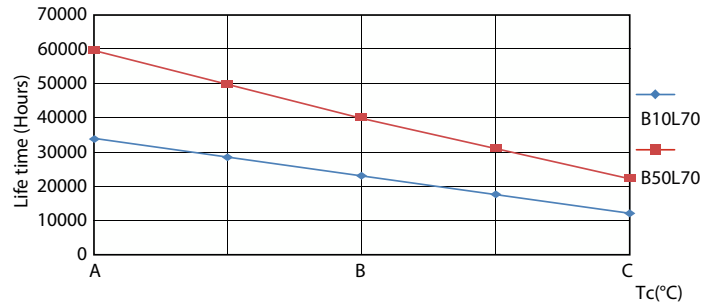

MASTER Value LEDtube T8

光度数据

LEDtube MAS 15,5W G13 2300lm 830

寿命

FailureRate

LifetimeVsTc

Lumen Maintenance Diagram

Life Expectancy Diagram