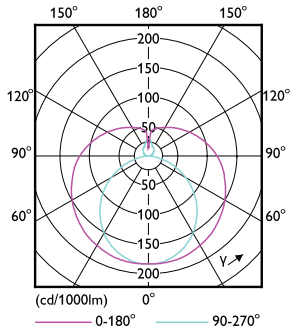

二维绘图

Product	D1	D2	A1	A2	A3
MASTER LEDtube VLE 1200mm UO 15.5W 865 T8	25.8 mm	28 mm	1198.2 mm	1205.3 mm	1212.4 mm

MASTER LEDtube VLE 1200mm UO 15.5W 865 T8

光度数据

LEDtube MAS 15,5W G13 2500lm 865

LEDtube MAS 15,5W G13 2500lm 865

MASTER Value LEDtube T8

光度数据

Light Distribution Diagram

寿命

FailureRate

LifetimeVsTc

Lumen Maintenance Diagram

Life Expectancy Diagram