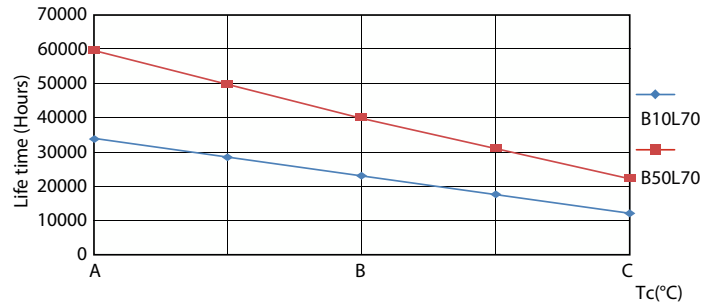

MASTER Value LEDtube T8

光度数据

Light Distribution Diagram

寿命

FailureRate

LifetimeVsTc

Lumen Maintenance Diagram

Life Expectancy Diagram