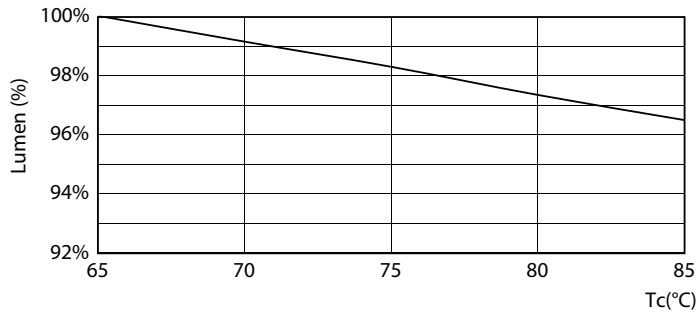

MASTER Value LEDtube T8

寿命

LumenVsTc