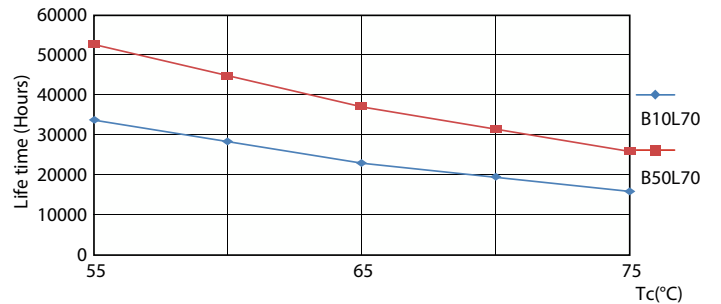

LEDtube 50K 5575 FailureRate-LED

LEDtube 50K 5575 LifetimeVsTc-LED