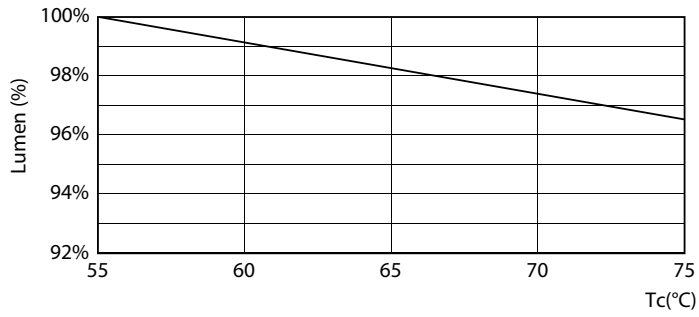

Life Expectancy Diagram

LEDtube 50K 5575 FailureRate-LED

Lumen Maintenance Diagram

LEDtube 50K 5575 LifetimeVsTc-LED

MASTER Value LEDtube T8

寿命

LEDtube MAS GMGC 8W 50K LumenVsTc-LMP